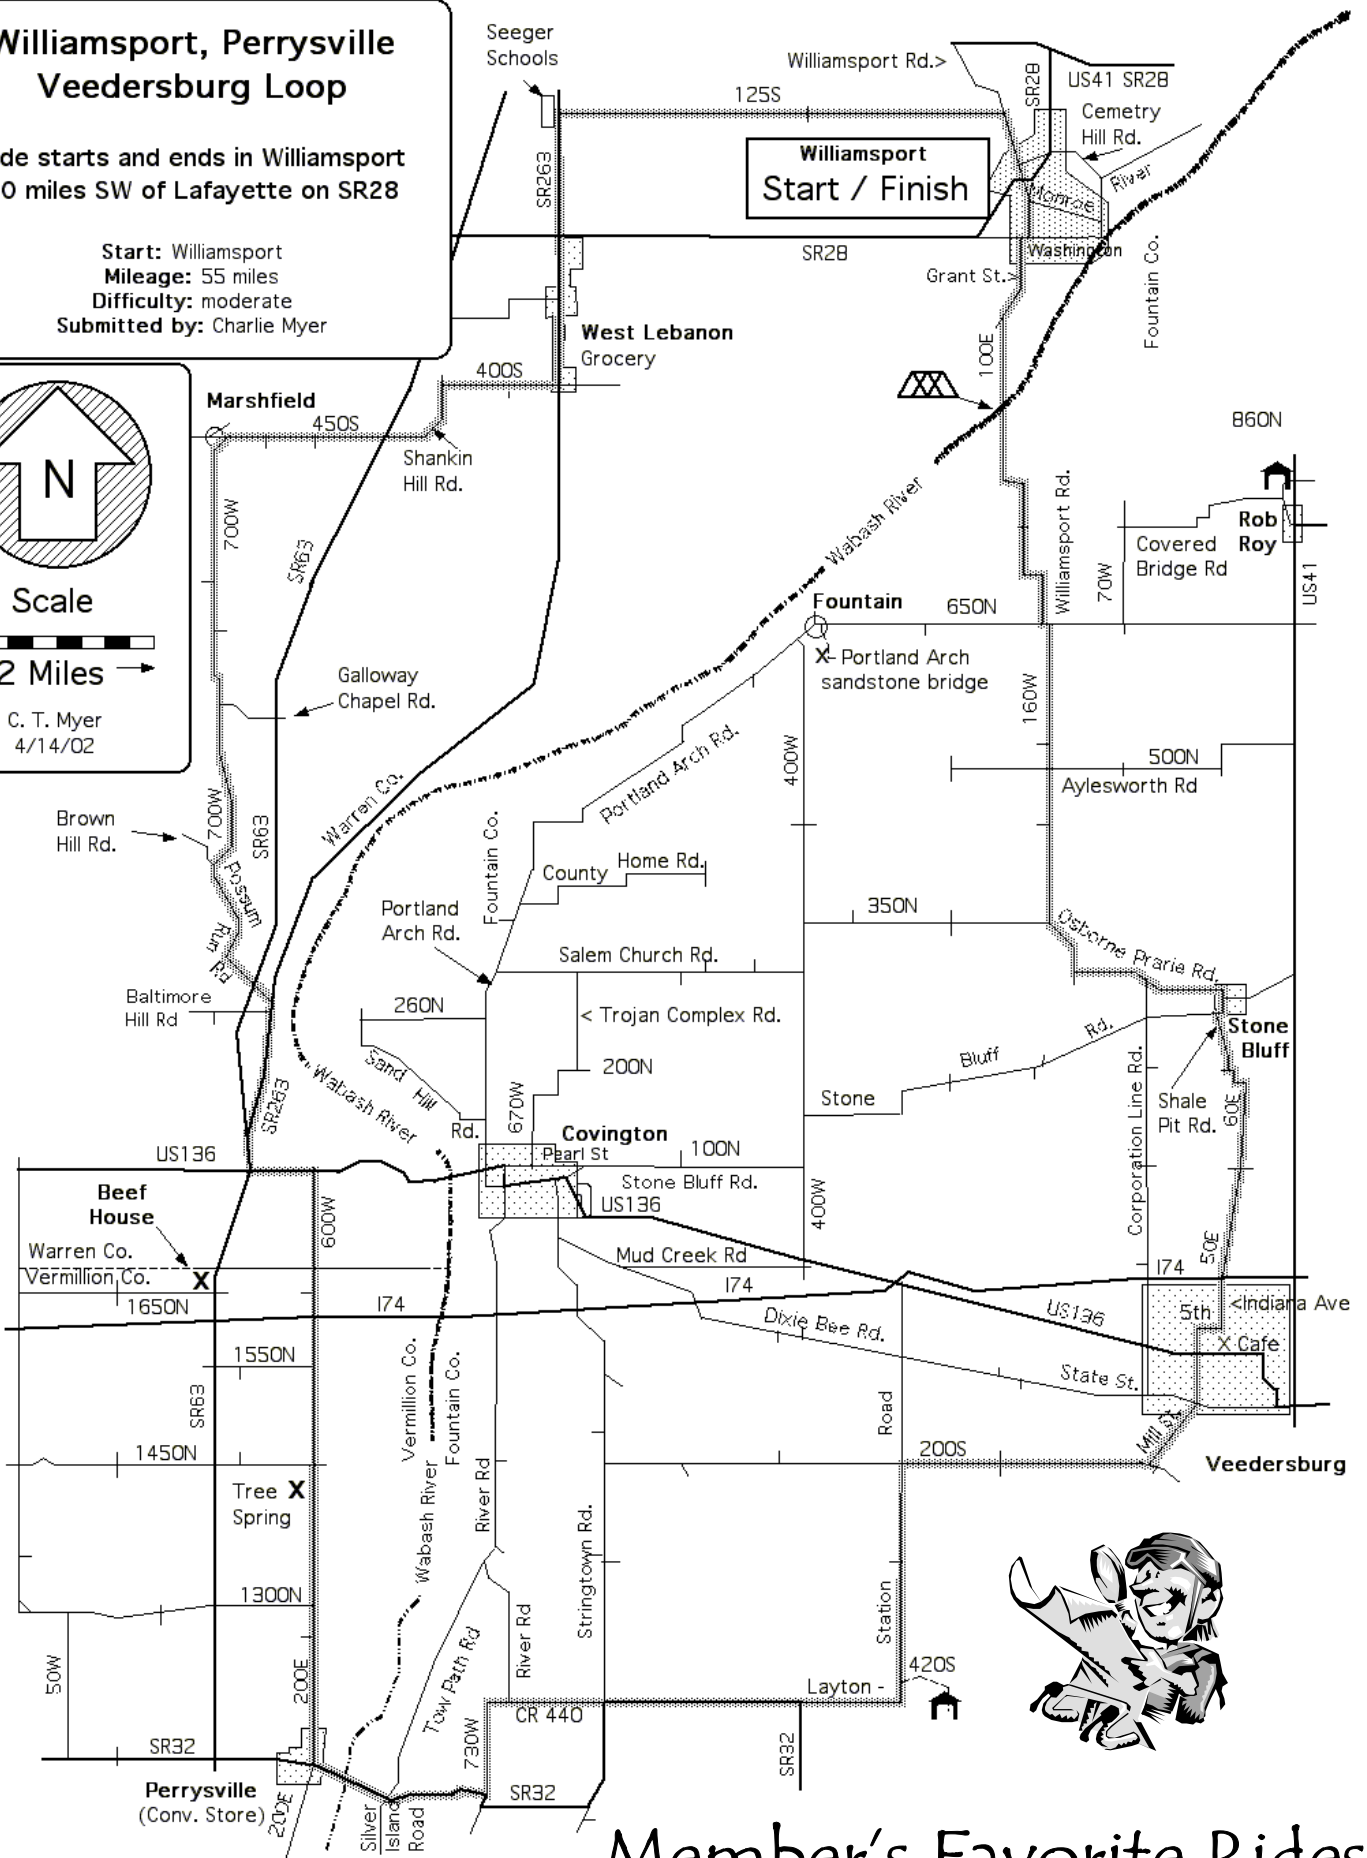

Williamsport, Perrysville Veedersburg Loop

Ride starts and ends in Williamsport
30 miles SW of Lafayette on SR28

Start: Williamsport
 Mileage: 55 miles
 Difficulty: moderate
 Submitted by: Charlie Myer

Scale

2 Miles

C. T. Myer
4/14/02

Member's Favorite Rides